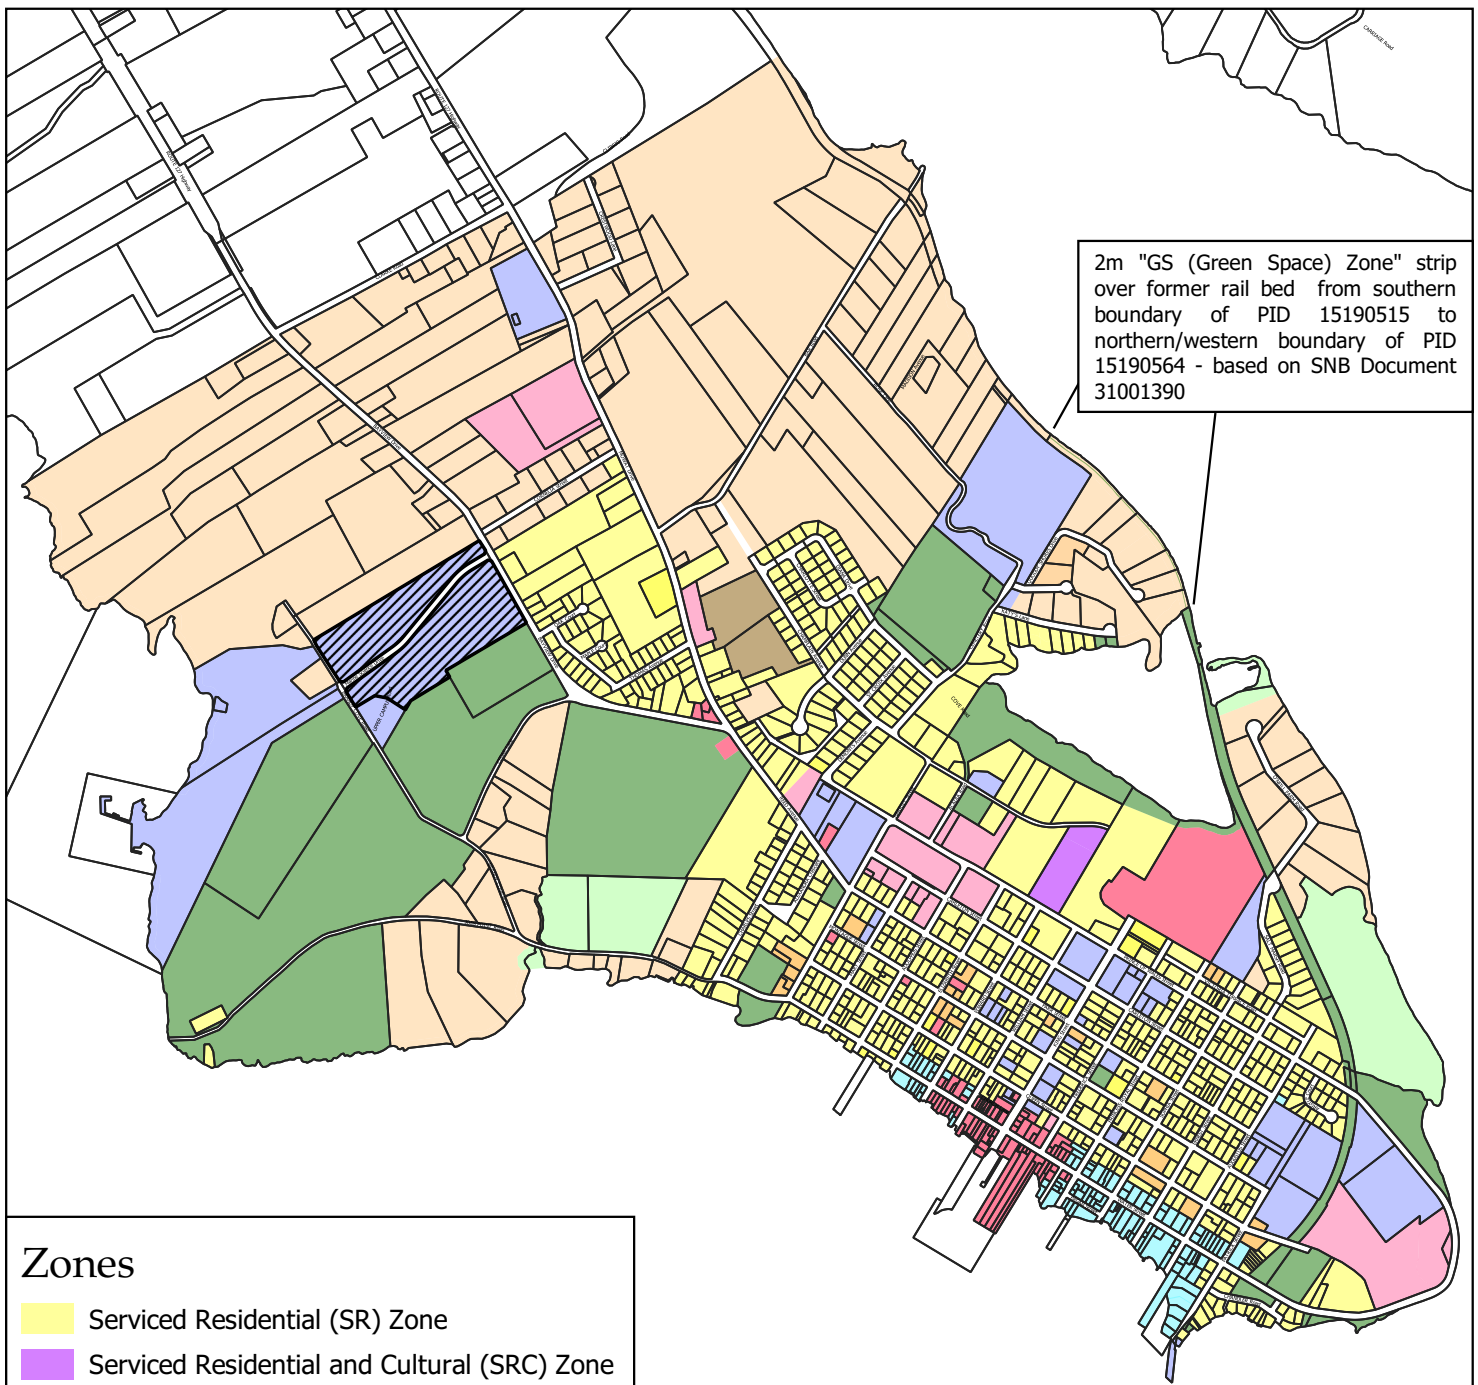

Town of Saint Andrews Zoning Map

Zones

- Serviced Residential (SR) Zone
- Serviced Residential and Cultural (SRC) Zone
- Estate Residential (ER) Zone
- Multiple Residential (MR1) Zone
- High Density Multiple Residential (MR2) Zone
- Central Commercial (CC) Zone
- Tourist Commercial (TC) Zone
- Mixed Use (MU) Zone
- Institutional (INST) Zone
- Green Space (GS) Zone
- Environmentally Significant Areas (ESA) Zone
- Navy Island (NI) Zone
- Institutional Growth Area *
- Residential Growth Area **

* See Municipal Plan By-law Proposal 2.5.3(4)
 ** See Municipal Plan By-law Proposal 2.8.3(4)