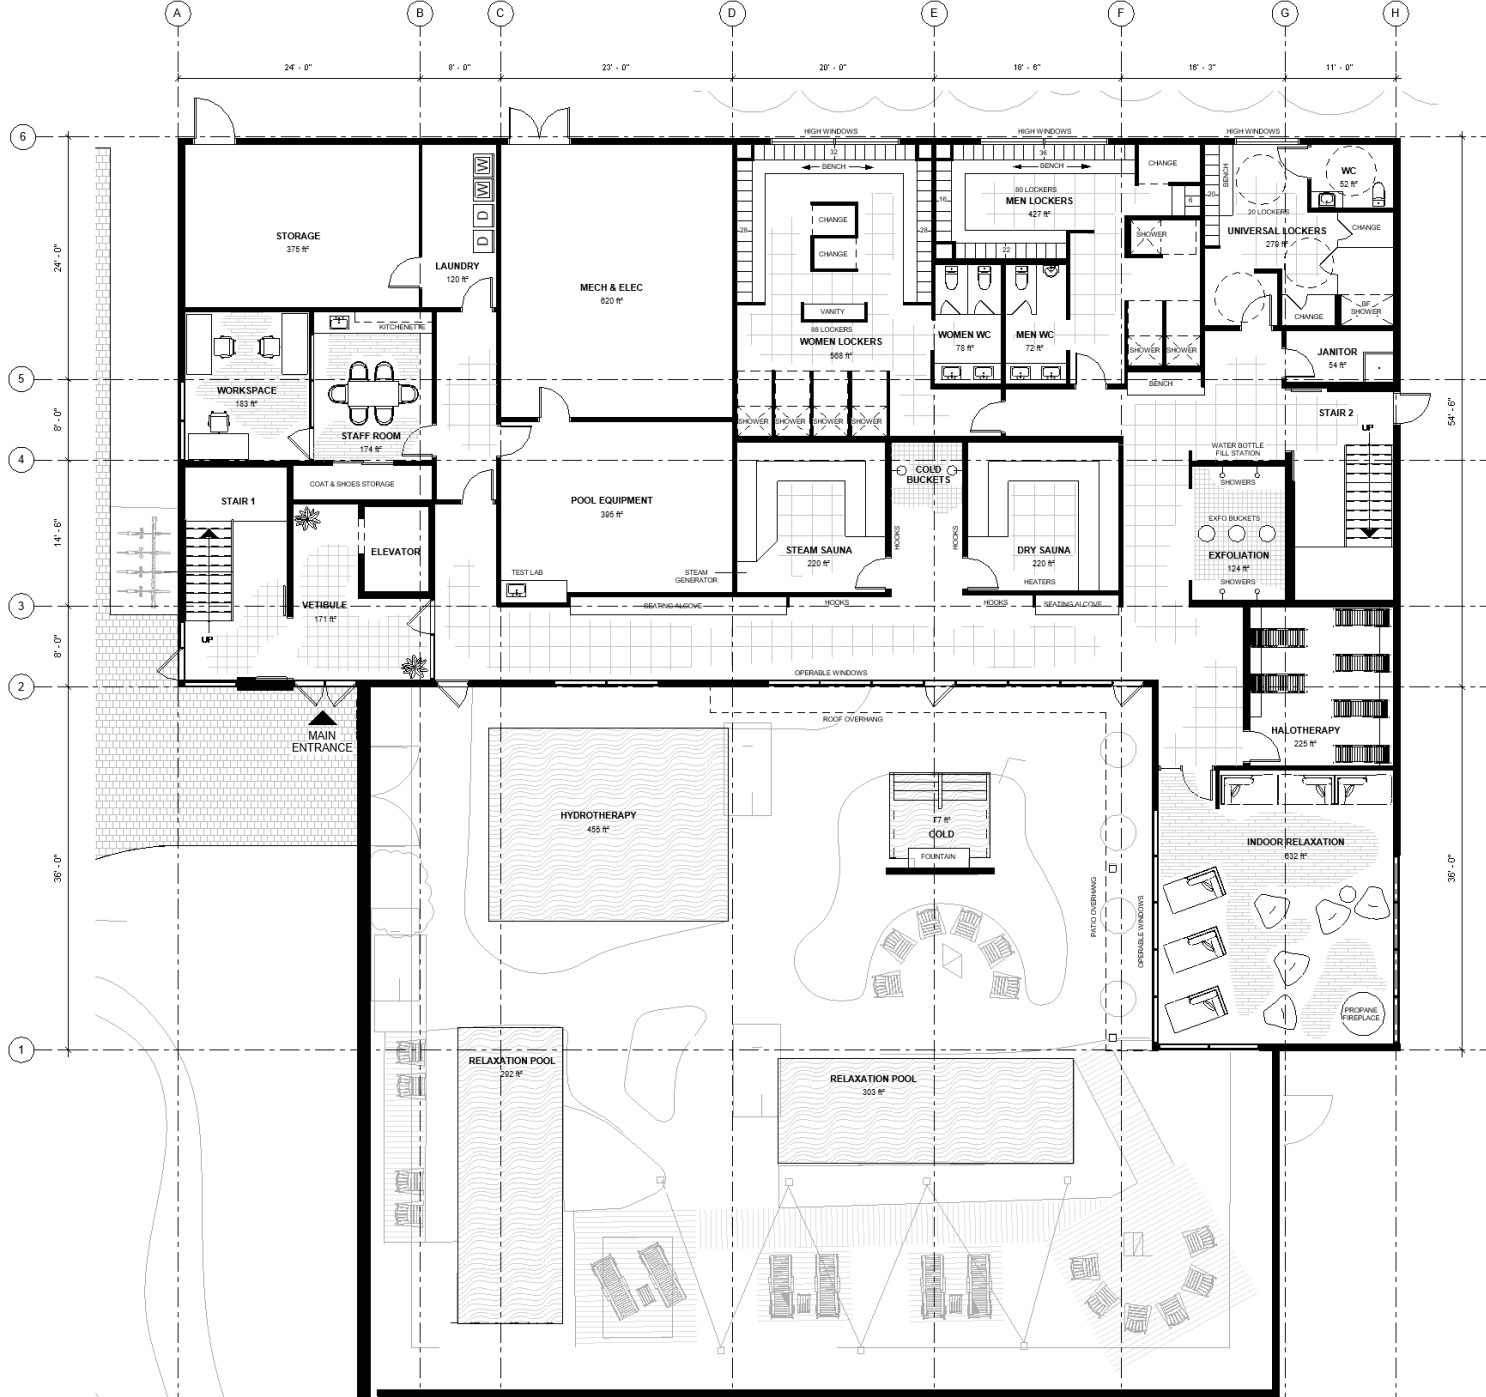

USVA BY THE SEA – LEVEL 1 FLOOR PLAN

USVA BY THE SEA – LEVEL 2 FLOOR PLAN

USVA BY THE SEA – VIEW FROM THE STREET

DESIGN PLUS  
ARCHITECTURE

USVA BY THE SEA – VIEW FROM WALKWAY

DESIGN PLUS  
ARCHITECTURE

USVA BY THE SEA – VIEW FROM THE STREET

DESIGN PLUS  
ARCHITECTURE

Prince of Wales wing

59 Carleton

Fort Tipperary

130 Prince of Wales St

USVA by the Sea

USVA BY THE SEA – MAIN ENTRANCE

DESIGN PLUS  
ARCHITECTURE

USVA BY THE SEA – NIGHT WINTER VIEW

DESIGN PLUS  
ARCHITECTURE