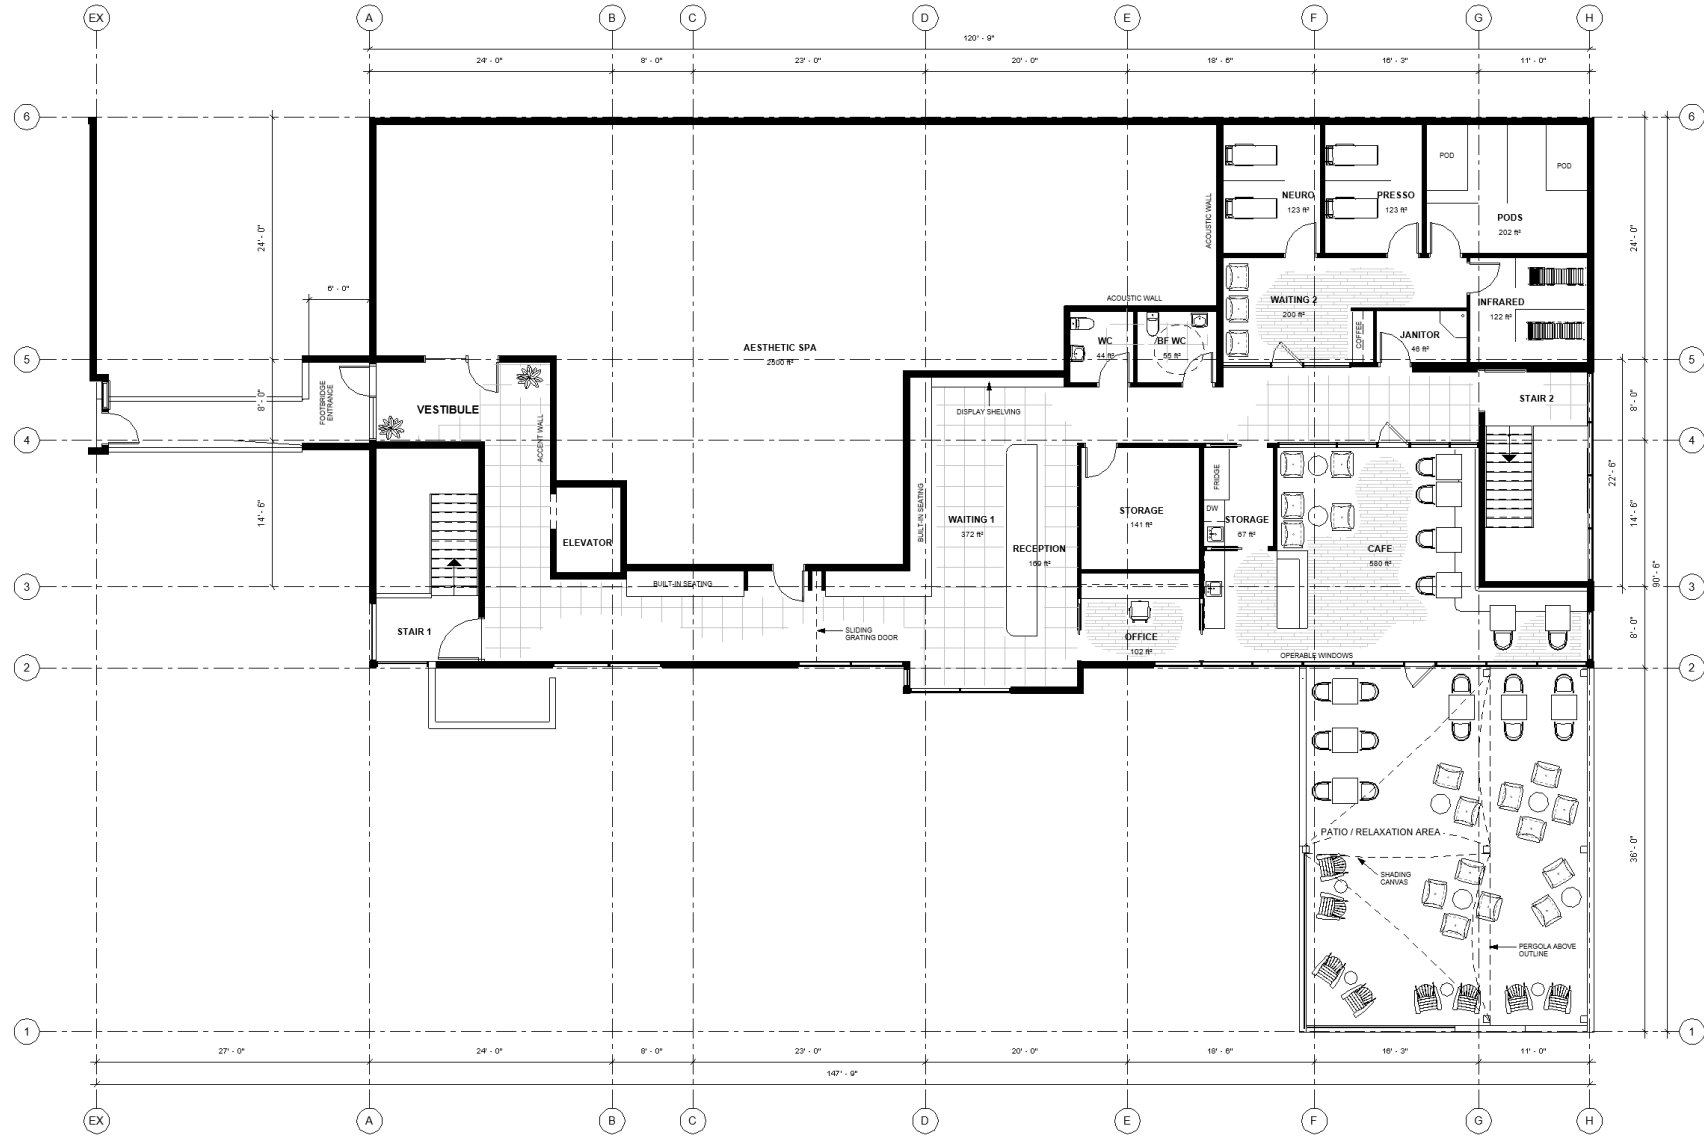

USVA BY THE SEA – LEVEL 1 FLOOR PLAN

USVA BY THE SEA – LEVEL 2 FLOOR PLAN

USVA BY THE SEA – VIEW FROM THE STREET

DESIGN PLUS  
ARCHITECTURE

USVA BY THE SEA – VIEW FROM WALKWAY

DESIGN PLUS  
ARCHITECTURE

USVA BY THE SEA – VIEW FROM THE STREET

DESIGN PLUS  
ARCHITECTURE

Prince of Wales wing

59 Carleton

Fort Tipperary

130 Prince of Wales St

USVA by the Sea

USVA BY THE SEA – MAIN ENTRANCE

DESIGN PLUS  
ARCHITECTURE

USVA BY THE SEA – NIGHT WINTER VIEW

DESIGN PLUS  
ARCHITECTURE